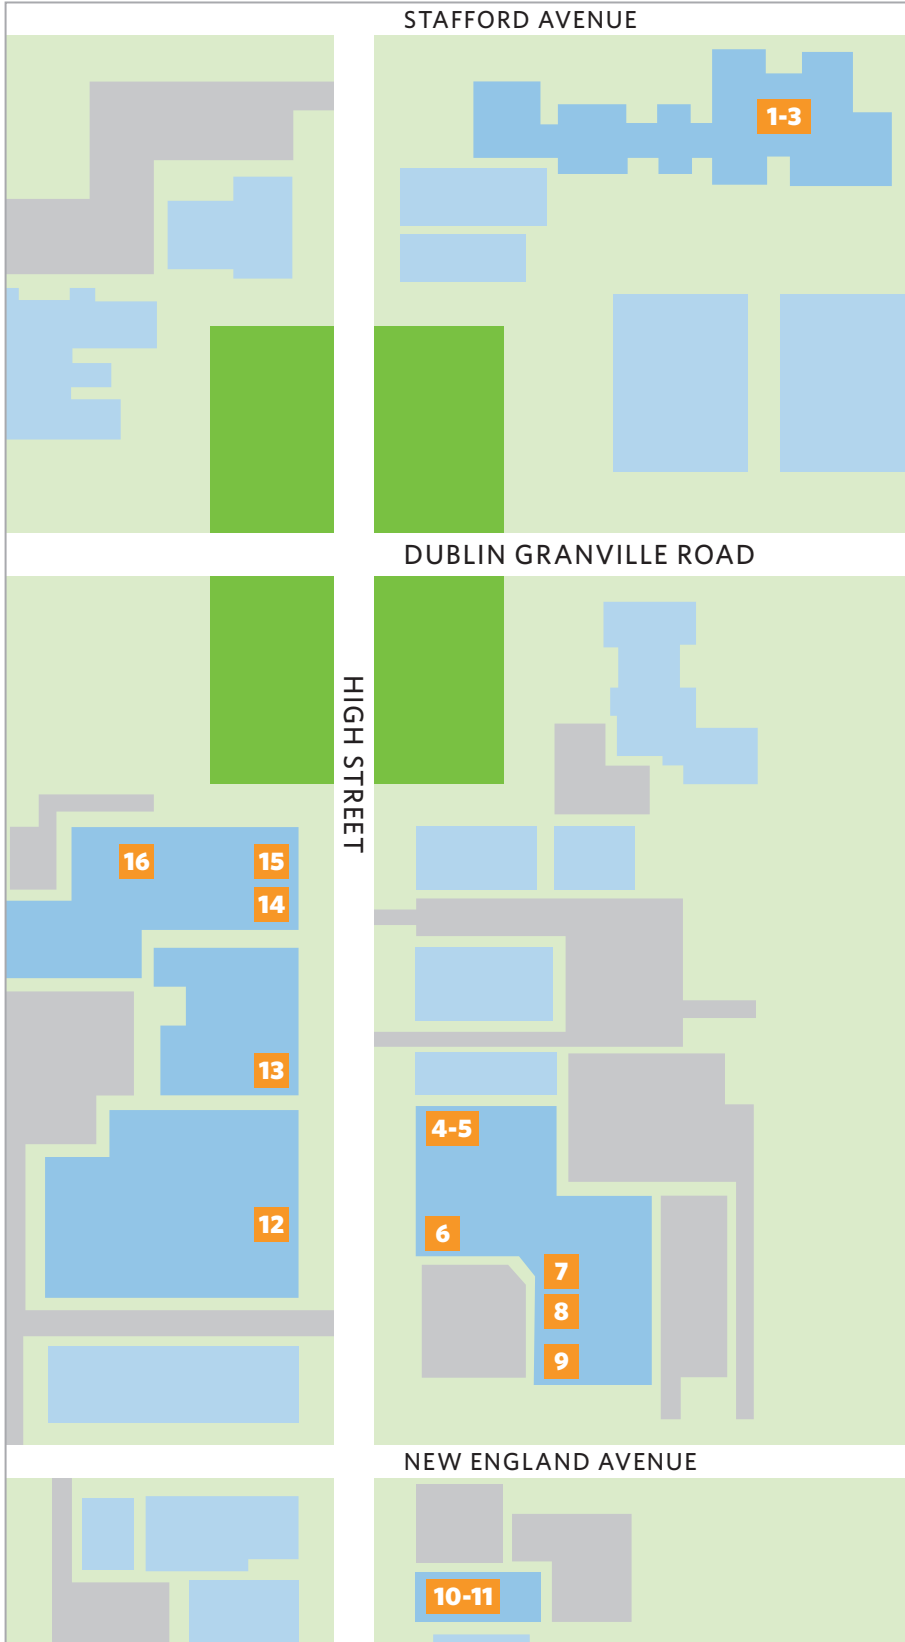

storystroll

AUGUST 1-31

Brought to you by Worthington Libraries

The book, *Not That Pet!*, starts at **Old Worthington Library**. After the library, look for pages posted in windows and doors along High Street at the following locations:

- 1-3. **Old Worthington Library**
820 HIGH STREET
- 4-5. **Jet's Pizza**
660 HIGH STREET
6. **Graeter's Ice Cream**
654 HIGH STREET
7. **RIDEhome**
650 HIGH STREET
8. **Penn & Beech Candle Co.**
646 HIGH STREET
9. **House Wine**
644 HIGH STREET
- 10-11. **Dewey's Pizza**
640 HIGH STREET
12. **AR Workshop**
661 HIGH STREET
13. **Oasis Face Bar**
667 HIGH STREET
14. **Birch Boutique**
689 HIGH STREET
15. **Kittie's Highline**
693 HIGH STREET
16. **evolverie**
695 HIGH STREET