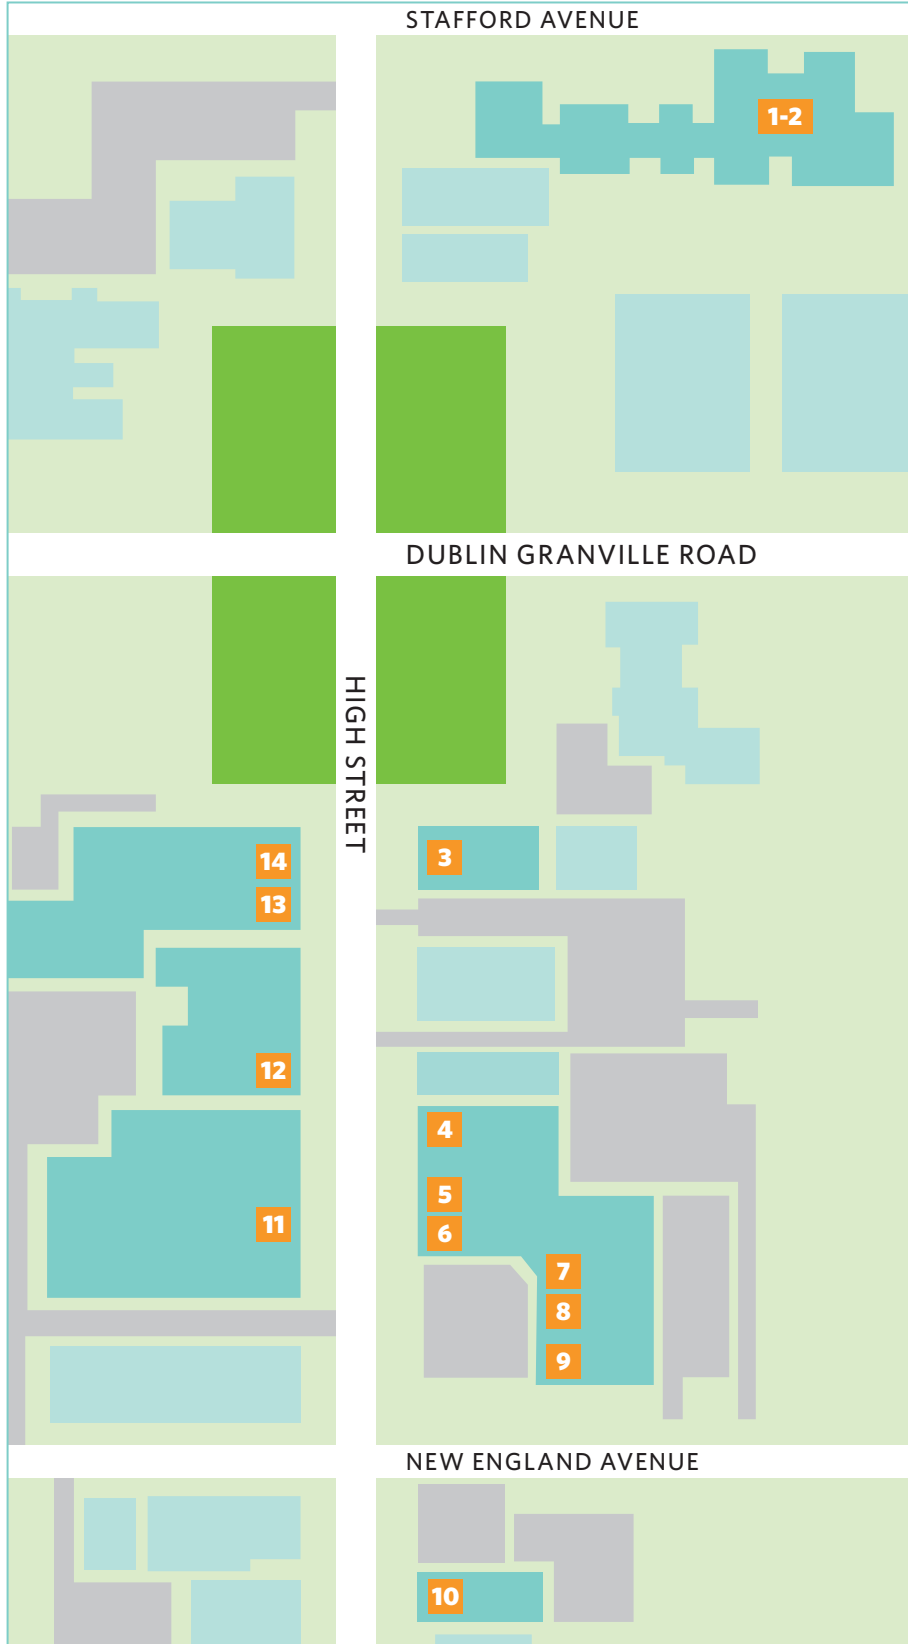

storystroll

FEBRUARY 1-28

Brought to you by Worthington Libraries

The book, *A Day So Gray*, starts at **Old Worthington Library**. After the library, look for pages posted in windows and doors along High Street at the following locations:

- 1-2. **Old Worthington Library**
820 HIGH STREET
3. **Worthington Jewelers**
692 HIGH STREET
4. **Jet's Pizza**
660 HIGH STREET
5. **Peace, Love & Little Donuts**
656 HIGH STREET
6. **Graeter's Ice Cream**
654 HIGH STREET
7. **RIDEhome**
650 HIGH STREET
8. **Penn & Beech Candle Co.**
646 HIGH STREET
9. **House Wine**
644 HIGH STREET
10. **Dewey's Pizza**
640 HIGH STREET
11. **AR Workshop**
661 HIGH STREET
12. **Oasis Face Bar**
667 HIGH STREET
13. **Birch Boutique**
689 HIGH STREET
14. **Highline Coffee Co.**
693 HIGH STREET