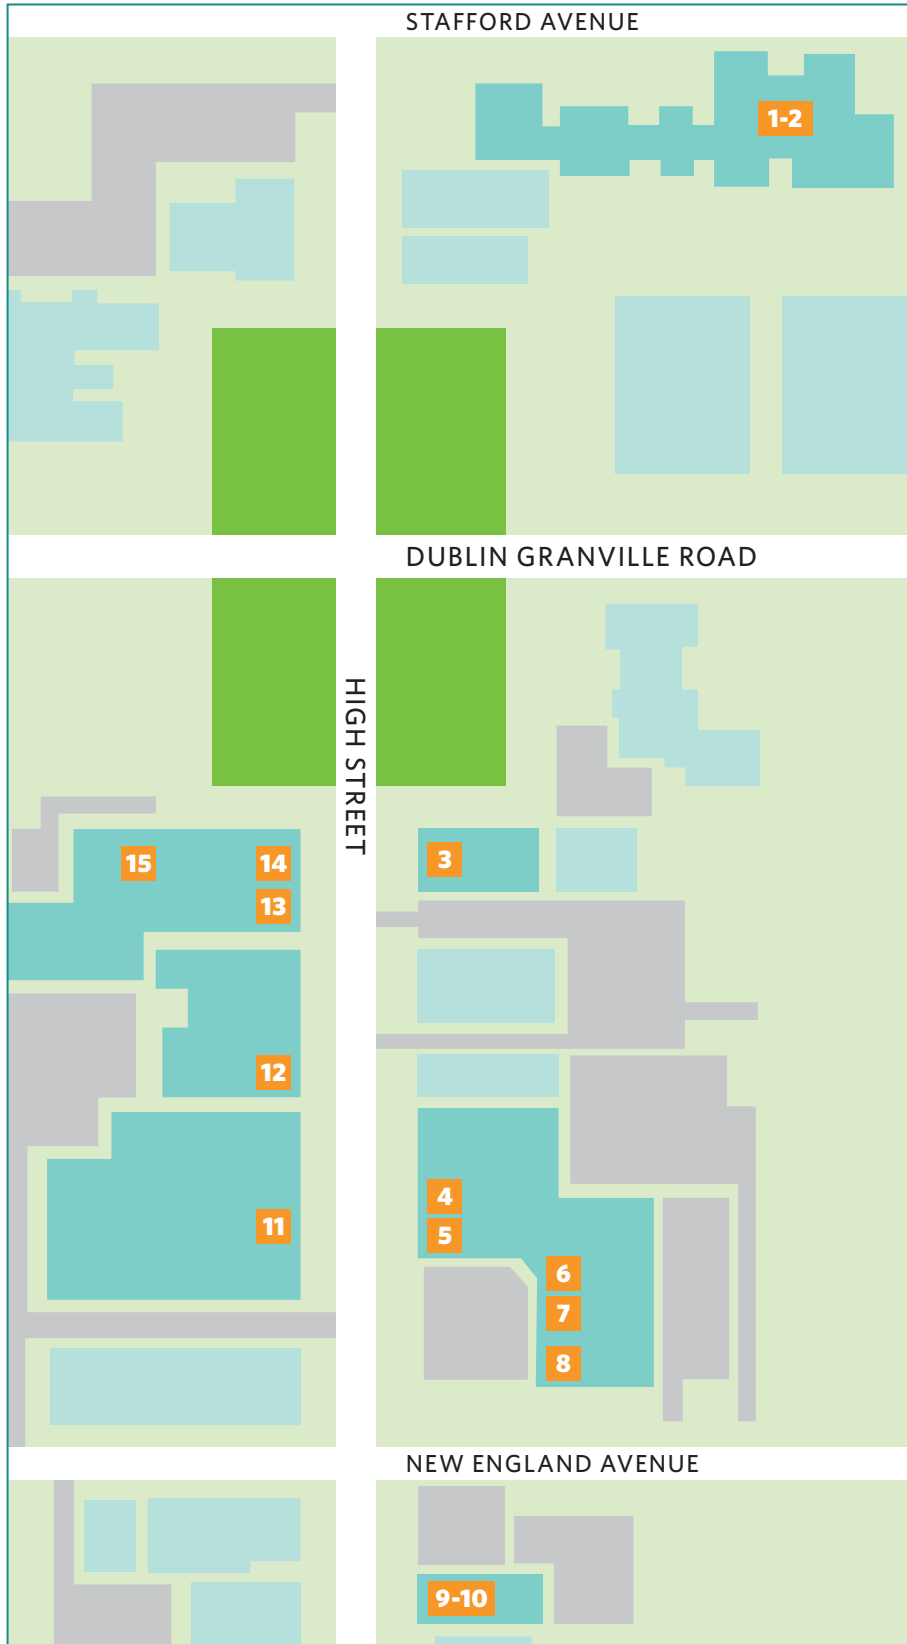

storystroll

JUNE 1-30

Brought to you by Worthington Libraries

The book, *Swashby and the Sea*, starts at **Old Worthington Library**. After the library, look for pages posted in windows and doors along High Street at the following locations:

- 1-2. **Old Worthington Library**
820 HIGH STREET
- 3. **Worthington Jewelers**
692 HIGH STREET
- 4. **Peace, Love & Little Donuts**
656 HIGH STREET
- 5. **Graeter's Ice Cream**
654 HIGH STREET
- 6. **RIDEhome**
650 HIGH STREET
- 7. **Penn & Beech Candle Co.**
646 HIGH STREET
- 8. **House Wine**
644 HIGH STREET
- 9-10. **Dewey's Pizza**
640 HIGH STREET
- 11. **AR Workshop**
661 HIGH STREET
- 12. **Oasis Face Bar**
667 HIGH STREET
- 13. **Birch Boutique**
689 HIGH STREET
- 14. **Highline Coffee Co.**
693 HIGH STREET
- 15. **evolverie**
695 HIGH STREET